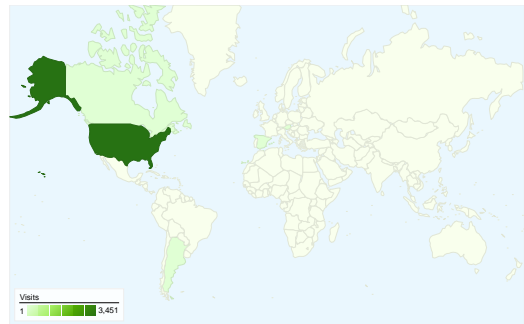

Site Usage

3,464 Visits

17.81% Bounce Rate

34,736 Pageviews

00:03:41 Avg. Time on Site

10.03 Pages/Visit

53.75% % New Visits

Visitors Overview

Visitors
1,862

Map Overlay world

Traffic Sources Overview

- **Referring Sites**
2,766.00 (79.85%)
- **Direct Traffic**
574.00 (16.57%)
- **Search Engines**
124.00 (3.58%)

Content Overview

Pages	Pageviews	% Pageviews
/	4,850	13.96%
/index.cfm?action=main.main	3,106	8.94%
/index.cfm?action=main.teamph	1,811	5.21%
/index.cfm?action=main.photos	1,385	3.99%
/index.cfm?action=main.team&l	966	2.78%

All traffic sources sent a total of 3,464 visits

16.57% Direct Traffic

79.85% Referring Sites

3.58% Search Engines

- Referring Sites
2,766.00 (79.85%)
- Direct Traffic
574.00 (16.57%)
- Search Engines
124.00 (3.58%)

3,464 visits came from 11 countries/territories

Site Usage

Country/Territory	Visits	Pages/Visit	Avg. Time on Site	% New Visits	Bounce Rate
United States	3,451	10.05	00:03:42	53.64%	17.82%
Austria	3	6.67	00:01:03	66.67%	0.00%
Canada	2	1.50	00:00:13	100.00%	50.00%
Spain	1	2.00	00:00:08	100.00%	0.00%
Argentina	1	9.00	00:01:44	100.00%	0.00%
Switzerland	1	1.00	00:00:00	100.00%	100.00%
Netherlands	1	2.00	00:00:07	100.00%	0.00%
(not set)	1	2.00	00:01:29	100.00%	0.00%
United Kingdom	1	4.00	00:03:11	100.00%	0.00%