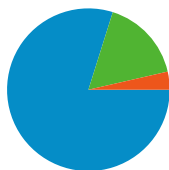

Traffic Sources Overview

- **Referring Sites**
  2,766.00 (79.85%)
- **Direct Traffic**
  574.00 (16.57%)
- **Search Engines**
  124.00 (3.58%)

Content Overview

Pages	Pageviews	% Pageviews
/	4,850	13.96%
/index.cfm?action=main.main	3,106	8.94%
/index.cfm?action=main.teamph	1,811	5.21%
/index.cfm?action=main.photos	1,385	3.99%
/index.cfm?action=main.team&l	966	2.78%