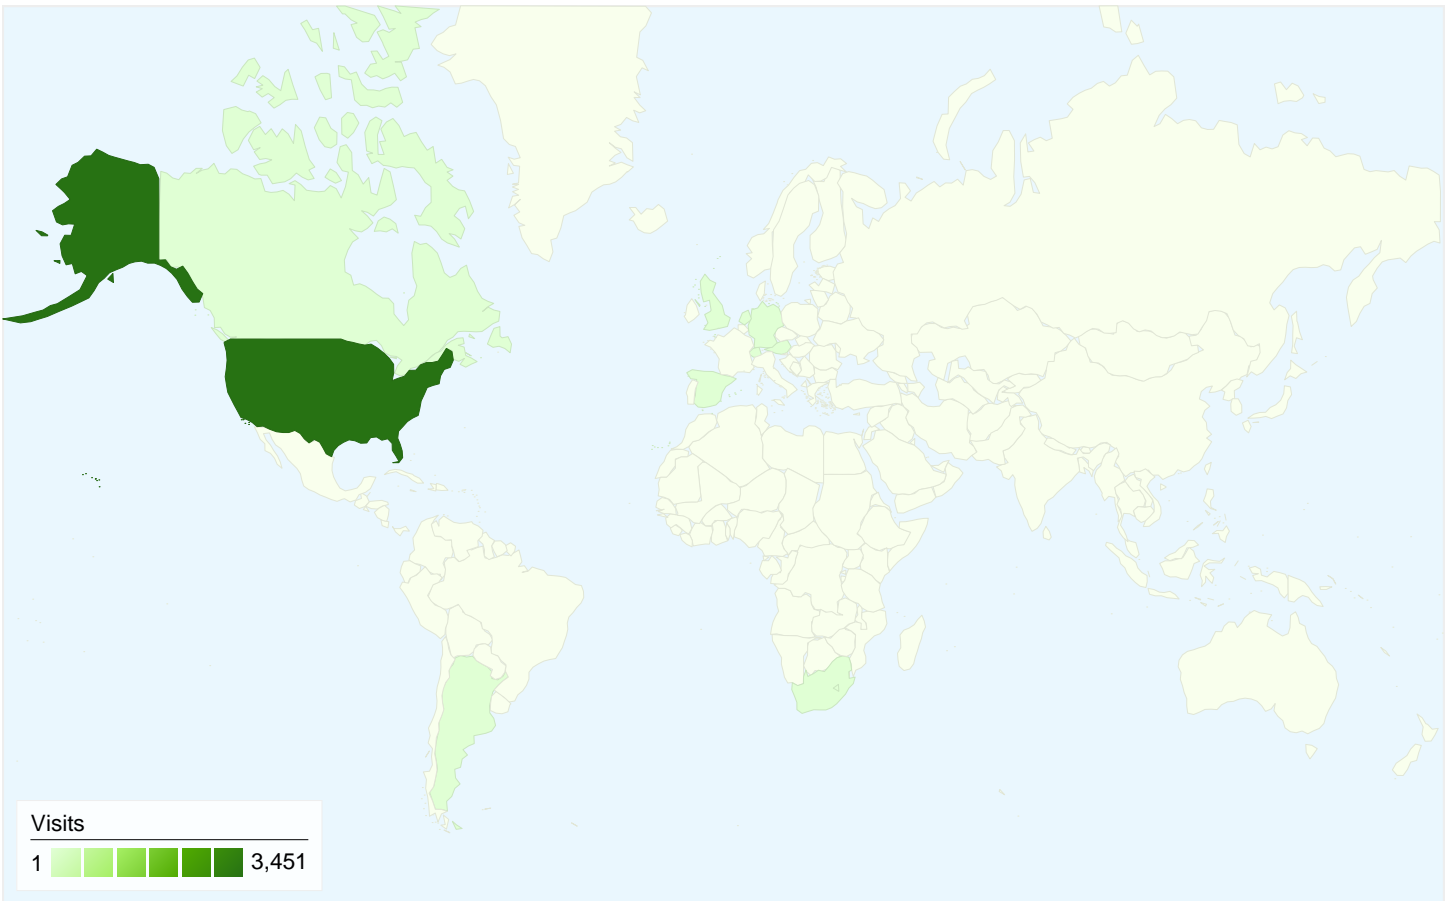

Visitors
1,862

Map Overlay world

Traffic Sources Overview

- **Referring Sites**
2,766.00 (79.85%)
- **Direct Traffic**
574.00 (16.57%)
- **Search Engines**
124.00 (3.58%)

Content Overview

Pages	Pageviews	% Pageviews
/	4,850	13.96%
/index.cfm?action=main.main	3,106	8.94%
/index.cfm?action=main.teamph	1,811	5.21%
/index.cfm?action=main.photos	1,385	3.99%
/index.cfm?action=main.team&l	966	2.78%

1,862 people visited this site

 **3,464** Visits

 **1,862** Absolute Unique Visitors

 **34,736** Pageviews

 **10.03** Average Pageviews

 **00:03:41** Time on Site

 **17.81%** Bounce Rate

 **53.75%** New Visits

All traffic sources sent a total of 3,464 visits

16.57% Direct Traffic

79.85% Referring Sites

3.58% Search Engines

- Referring Sites
2,766.00 (79.85%)
- Direct Traffic
574.00 (16.57%)
- Search Engines
124.00 (3.58%)

3,464 visits came from 11 countries/territories

Site Usage

Country/Territory	Visits	Pages/Visit	Avg. Time on Site	% New Visits	Bounce Rate
United States	3,451	10.05	00:03:42	53.64%	17.82%
Austria	3	6.67	00:01:03	66.67%	0.00%
Canada	2	1.50	00:00:13	100.00%	50.00%
Spain	1	2.00	00:00:08	100.00%	0.00%
Argentina	1	9.00	00:01:44	100.00%	0.00%
Switzerland	1	1.00	00:00:00	100.00%	100.00%
Netherlands	1	2.00	00:00:07	100.00%	0.00%
(not set)	1	2.00	00:01:29	100.00%	0.00%
United Kingdom	1	4.00	00:03:11	100.00%	0.00%