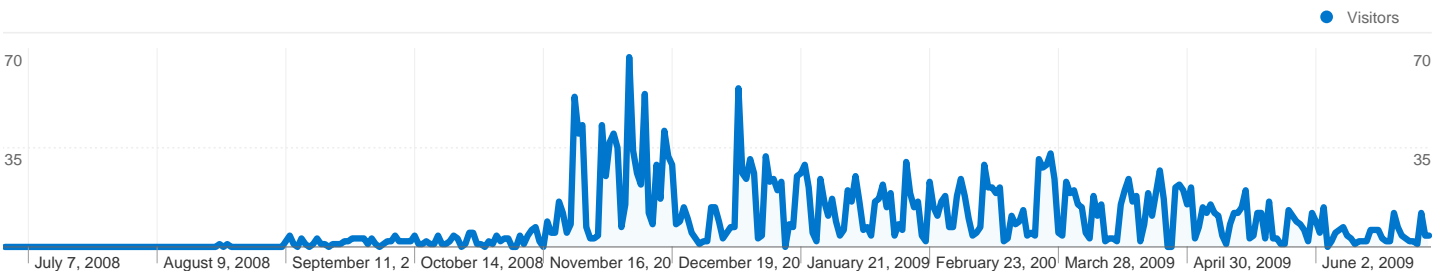

Site Usage

3,464 Visits

17.81% Bounce Rate

34,736 Pageviews

00:03:41 Avg. Time on Site

10.03 Pages/Visit

53.75% % New Visits

Visitors Overview

1,862 people visited this site

 **3,464** Visits

 **1,862** Absolute Unique Visitors

 **34,736** Pageviews

 **10.03** Average Pageviews

 **00:03:41** Time on Site

 **17.81%** Bounce Rate

 **53.75%** New Visits

3,464 visits came from 11 countries/territories

Site Usage

Country/Territory	Visits	Pages/Visit	Avg. Time on Site	% New Visits	Bounce Rate
United States	3,451	10.05	00:03:42	53.64%	17.82%
Austria	3	6.67	00:01:03	66.67%	0.00%
Canada	2	1.50	00:00:13	100.00%	50.00%
Spain	1	2.00	00:00:08	100.00%	0.00%
Argentina	1	9.00	00:01:44	100.00%	0.00%
Switzerland	1	1.00	00:00:00	100.00%	100.00%
Netherlands	1	2.00	00:00:07	100.00%	0.00%
(not set)	1	2.00	00:01:29	100.00%	0.00%
United Kingdom	1	4.00	00:03:11	100.00%	0.00%