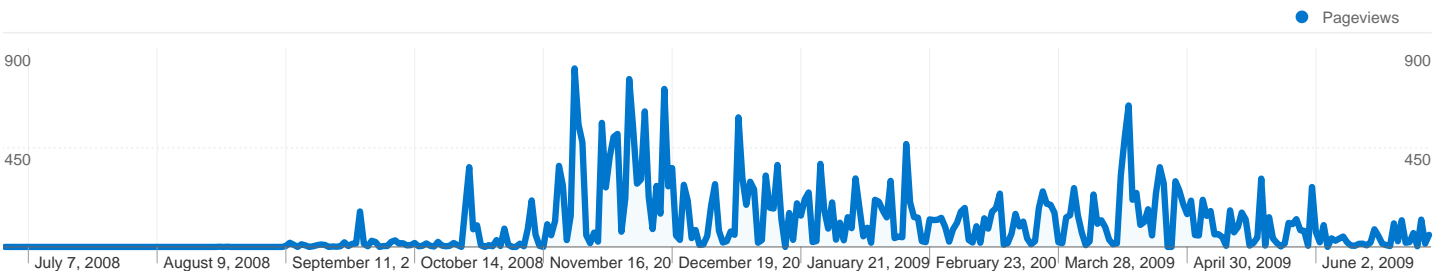

Pages on this site were viewed a total of 34,736 times

34,736 Pageviews

20,751 Unique Views

17.81% Bounce Rate

Top Content

Pages	Pageviews	% Pageviews
/	4,850	13.96%
/index.cfm?action=main.main	3,106	8.94%
/index.cfm?action=main.teamphotos&id=13827	1,811	5.21%
/index.cfm?action=main.photos	1,385	3.99%
/index.cfm?action=main.team&ID=13827	966	2.78%