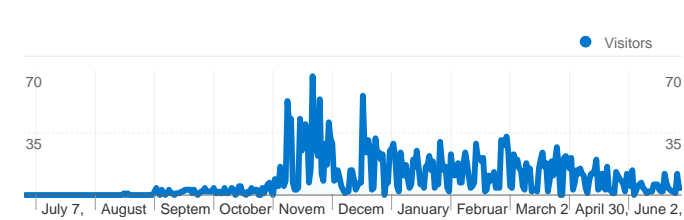

Site Usage

3,464 Visits

17.81% Bounce Rate

34,736 Pageviews

00:03:41 Avg. Time on Site

10.03 Pages/Visit

53.75% % New Visits

Visitors Overview

1,862 people visited this site

 **3,464** Visits

 **1,862** Absolute Unique Visitors

 **34,736** Pageviews

 **10.03** Average Pageviews

 **00:03:41** Time on Site

 **17.81%** Bounce Rate

 **53.75%** New Visits

3,464 visits came from 11 countries/territories

Site Usage

Country/Territory	Visits	Pages/Visit	Avg. Time on Site	% New Visits	Bounce Rate
United States	3,451	10.05	00:03:42	53.64%	17.82%
Austria	3	6.67	00:01:03	66.67%	0.00%
Canada	2	1.50	00:00:13	100.00%	50.00%
Spain	1	2.00	00:00:08	100.00%	0.00%
Argentina	1	9.00	00:01:44	100.00%	0.00%
Switzerland	1	1.00	00:00:00	100.00%	100.00%
Netherlands	1	2.00	00:00:07	100.00%	0.00%
(not set)	1	2.00	00:01:29	100.00%	0.00%
United Kingdom	1	4.00	00:03:11	100.00%	0.00%

South Africa	1	2.00	00:02:31	100.00%	0.00%
					1 - 10 of 11

Pages on this site were viewed a total of 34,736 times

 **34,736 Pageviews**

 **20,751 Unique Views**

 **17.81% Bounce Rate**

Top Content

Pages	Pageviews	% Pageviews
/	4,850	13.96%
/index.cfm?action=main.main	3,106	8.94%
/index.cfm?action=main.teamphotos&id=13827	1,811	5.21%
/index.cfm?action=main.photos	1,385	3.99%
/index.cfm?action=main.team&ID=13827	966	2.78%