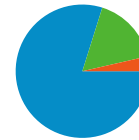

Technical Profile

Browser	Visits	% visits	Connection Speed	Visits	% visits
Internet Explorer	3,065	88.48%	Unknown	2,346	67.73%
Firefox	211	6.09%	Cable	624	18.01%
Safari	165	4.76%	DSL	239	6.90%
Mozilla	14	0.40%	T1	196	5.66%
Chrome	4	0.12%	OC3	32	0.92%

All traffic sources sent a total of 3,464 visits

16.57% Direct Traffic

79.85% Referring Sites

3.58% Search Engines

- Referring Sites
2,766.00 (79.85%)
- Direct Traffic
574.00 (16.57%)
- Search Engines
124.00 (3.58%)