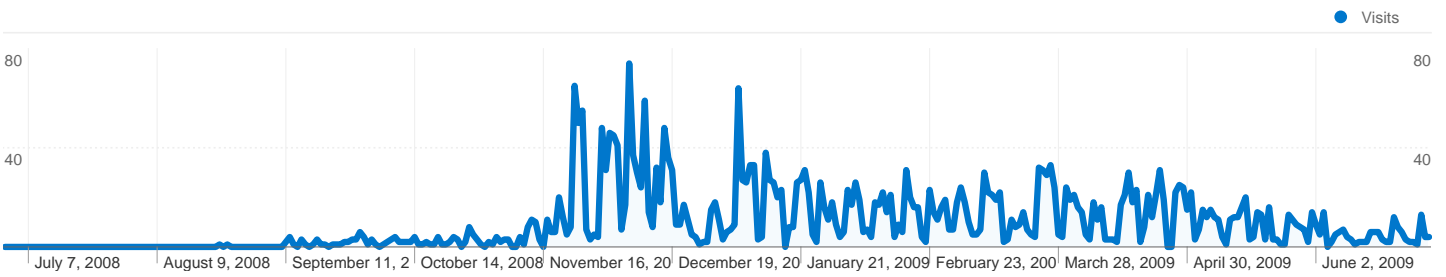

All traffic sources sent a total of 3,464 visits

16.57% Direct Traffic

79.85% Referring Sites

3.58% Search Engines

- Referring Sites
  2,766.00 (79.85%)
- Direct Traffic
  574.00 (16.57%)
- Search Engines
  124.00 (3.58%)

Top Traffic Sources

Sources	Visits	% visits	Keywords	Visits	% visits
srpmic-ed.org (referral)	2,319	66.95%	salriverathletics.com	72	58.06%
(direct) ((none))	574	16.57%	salt river athletics	18	14.52%
aiaonline.org (referral)	257	7.42%	salriverathletics	10	8.06%
google (organic)	124	3.58%	www.salriverathletics.org	6	4.84%
azcentral.com (referral)	71	2.05%	salriverathletic.org	5	4.03%