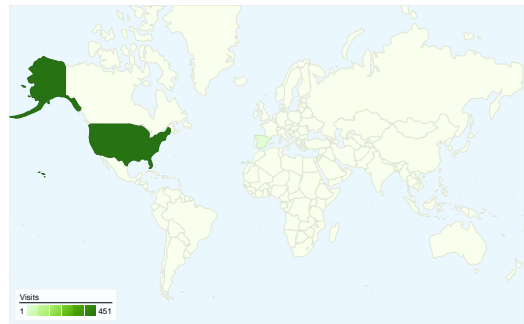

Site Usage

452 Visits

18.58% Bounce Rate

5,719 Pageviews

00:04:56 Avg. Time on Site

12.65 Pages/Visit

48.23% % New Visits

Visitors Overview

Visitors
300

Map Overlay world

Traffic Sources Overview

- **Referring Sites**
402.00 (88.94%)
- **Direct Traffic**
47.00 (10.40%)
- **Search Engines**
3.00 (0.66%)

Content Overview

Pages	Pageviews	% Pageviews
/	618	10.81%
/index.cfm?action=main.main	491	8.59%
/index.cfm?action=admin.home	183	3.20%
/index.cfm?action=main.teamph	169	2.96%
/index.cfm?action=main.team&l	138	2.41%

300 people visited this site

452 Visits

300 Absolute Unique Visitors

5,719 Pageviews

12.65 Average Pageviews

00:04:56 Time on Site

18.58% Bounce Rate

48.23% New Visits

All traffic sources sent a total of 452 visits

-  **10.40%** Direct Traffic
-  **88.94%** Referring Sites
-  **0.66%** Search Engines

- **Referring Sites**
402.00 (88.94%)
- **Direct Traffic**
47.00 (10.40%)
- **Search Engines**
3.00 (0.66%)