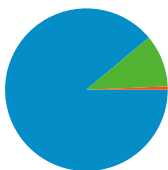

Traffic Sources Overview

- **Referring Sites**
  402.00 (88.94%)
- **Direct Traffic**
  47.00 (10.40%)
- **Search Engines**
  3.00 (0.66%)

Content Overview

Pages	Pageviews	% Pageviews
/	618	10.81%
/index.cfm?action=main.main	491	8.59%
/index.cfm?action=admin.home	183	3.20%
/index.cfm?action=main.teamph	169	2.96%
/index.cfm?action=main.team&l	138	2.41%