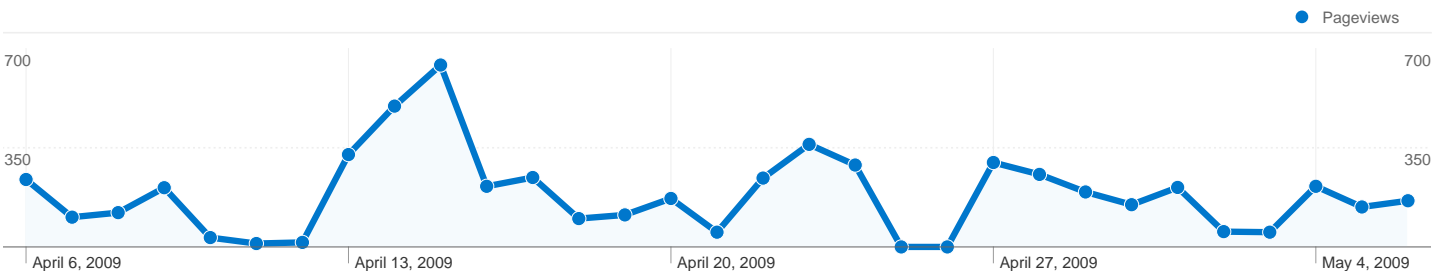

300 people visited this site

452 Visits

300 Absolute Unique Visitors

5,719 Pageviews

12.65 Average Pageviews

00:04:56 Time on Site

18.58% Bounce Rate

48.23% New Visits

Keywords	Visits	% visits
salt river athletics	2	66.67%
saltriverathletics	1	33.33%

452 visits came from 2 countries/territories

Site Usage

Visits 452 % of Site Total: 100.00%	Pages/Visit 12.65 Site Avg: 12.65 (0.00%)	Avg. Time on Site 00:04:56 Site Avg: 00:04:56 (0.00%)	% New Visits 48.23% Site Avg: 48.23% (0.00%)	Bounce Rate 18.58% Site Avg: 18.58% (0.00%)	
Country/Territory	Visits	Pages/Visit	Avg. Time on Site	% New Visits	Bounce Rate
United States	451	12.68	00:04:57	48.12%	18.63%
Spain	1	2.00	00:00:08	100.00%	0.00%

Content Overview

Comparing to: Site

Pages on this site were viewed a total of 5,719 times

 **5,719** Pageviews

 **3,171** Unique Views

 **18.58%** Bounce Rate

Top Content

Pages	Pageviews	% Pageviews
/	618	10.81%
/index.cfm?action=main.main	491	8.59%
/index.cfm?action=admin.home	183	3.20%
/index.cfm?action=main.teamphotos&id=13832	169	2.96%
/index.cfm?action=main.team&ID=13832	138	2.41%