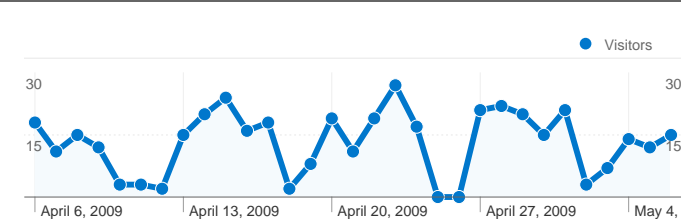

Site Usage

452 Visits

18.58% Bounce Rate

5,719 Pageviews

00:04:56 Avg. Time on Site

12.65 Pages/Visit

48.23% % New Visits

Visitors Overview

300 people visited this site

452 Visits

300 Absolute Unique Visitors

5,719 Pageviews

12.65 Average Pageviews

00:04:56 Time on Site

18.58% Bounce Rate

48.23% New Visits

Content Overview

Comparing to: Site

Pages on this site were viewed a total of 5,719 times

 **5,719** Pageviews

 **3,171** Unique Views

 **18.58%** Bounce Rate

Top Content

Pages	Pageviews	% Pageviews
/	618	10.81%
/index.cfm?action=main.main	491	8.59%
/index.cfm?action=admin.home	183	3.20%
/index.cfm?action=main.teamphotos&id=13832	169	2.96%
/index.cfm?action=main.team&ID=13832	138	2.41%