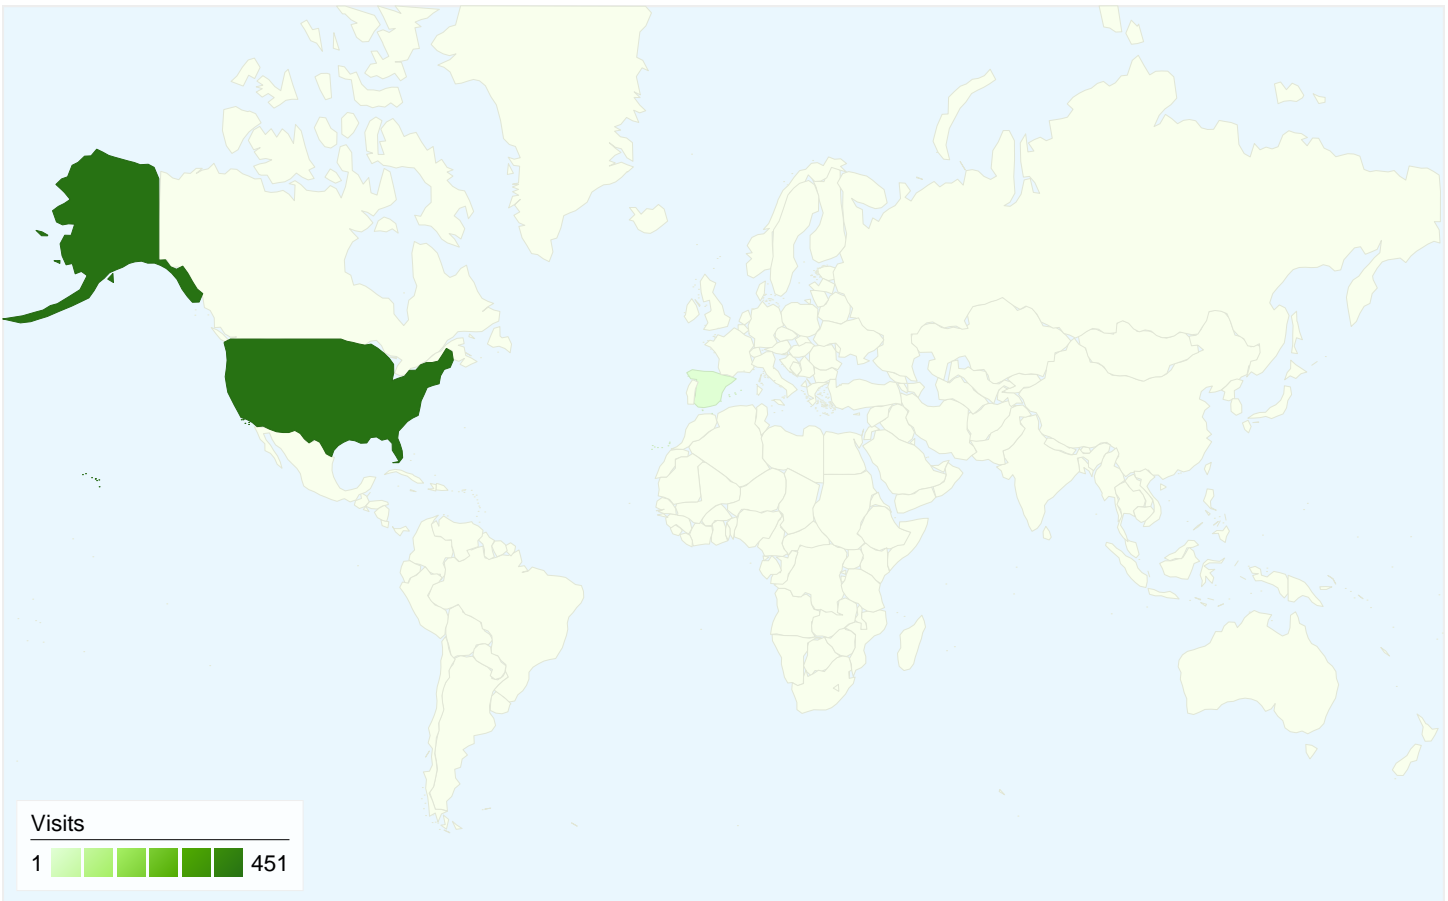

452 visits came from 2 countries/territories

Site Usage

Visits 452 % of Site Total: 100.00%	Pages/Visit 12.65 Site Avg: 12.65 (0.00%)	Avg. Time on Site 00:04:56 Site Avg: 00:04:56 (0.00%)	% New Visits 48.23% Site Avg: 48.23% (0.00%)	Bounce Rate 18.58% Site Avg: 18.58% (0.00%)	
Country/Territory	Visits	Pages/Visit	Avg. Time on Site	% New Visits	Bounce Rate
United States	451	12.68	00:04:57	48.12%	18.63%
Spain	1	2.00	00:00:08	100.00%	0.00%