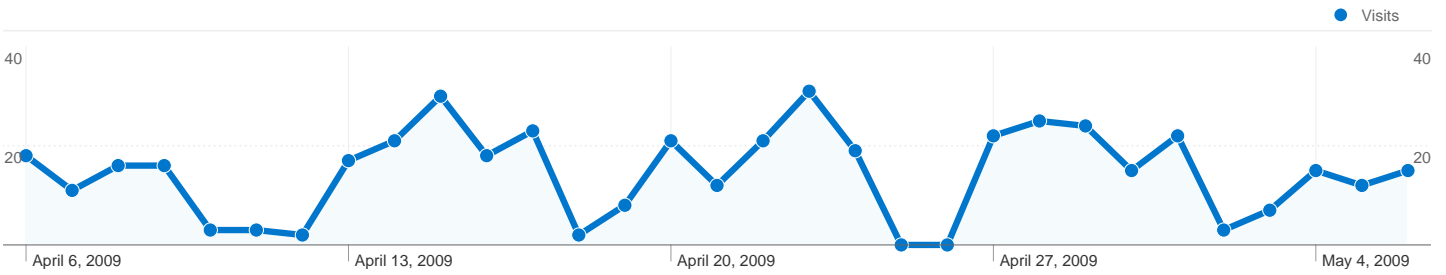

All traffic sources sent a total of 452 visits

- **10.40%** Direct Traffic
- **88.94%** Referring Sites
- **0.66%** Search Engines

- **Referring Sites**
  402.00 (88.94%)
- **Direct Traffic**
  47.00 (10.40%)
- **Search Engines**
  3.00 (0.66%)

Top Traffic Sources

Sources	Visits	% visits
srpmic-ed.org (referral)	358	79.20%
(direct) ((none))	47	10.40%
edhswb01 (referral)	17	3.76%
aiaonline.org (referral)	16	3.54%
azcentral.com (referral)	3	0.66%

Keywords	Visits	% visits
salt river athletics	2	66.67%
saltriverathletics	1	33.33%