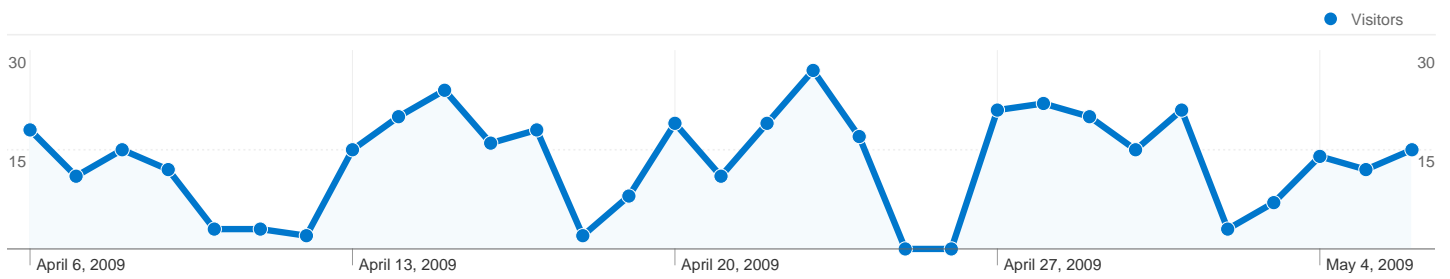

Site Usage

452 Visits

18.58% Bounce Rate

5,719 Pageviews

00:04:56 Avg. Time on Site

12.65 Pages/Visit

48.23% % New Visits

Visitors Overview

300 people visited this site

452 Visits

300 Absolute Unique Visitors

5,719 Pageviews

12.65 Average Pageviews

00:04:56 Time on Site

18.58% Bounce Rate

48.23% New Visits